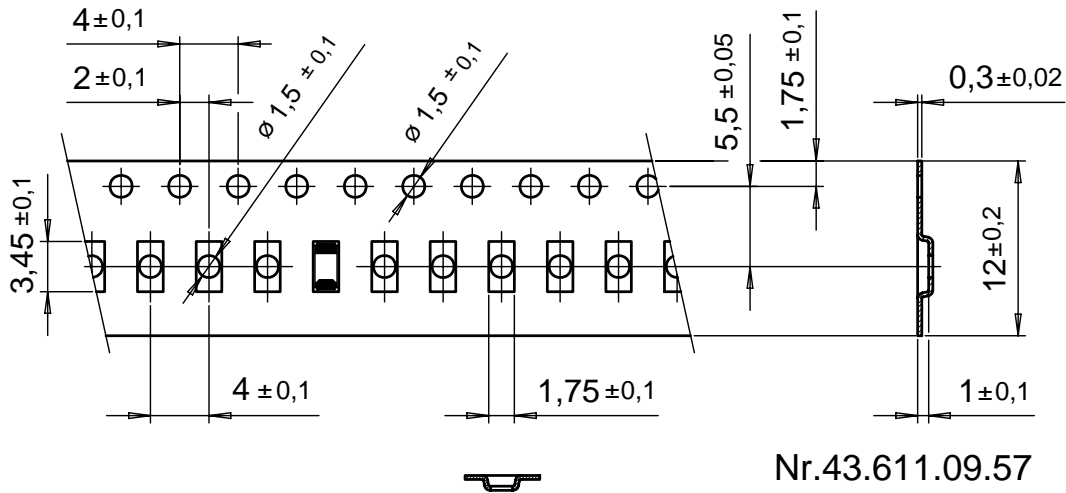

## TAPE & REEL FOR: CC7V-T1A

**12 mm Carrier-Tape:** Material: Polycarbonate black, conductive

 User Direction of Feed

Tape Leader and Trailer: 300 mm minimum

All dimensions are in mm

**Cover Tape:** Base Material: Polyester, conductive 0.061 mm  
Adhesive Material: Pressure-sensitive Synthetic Polymer

### Reels:

Diameter	Material	Crystals per reel	Weight per reel
7"	Plastic, Polystyrene	3000	130 gr
13"	Plastic, Polystyrene	14000	629 gr

Ver. 2.0 / 04.2009  
R.H.